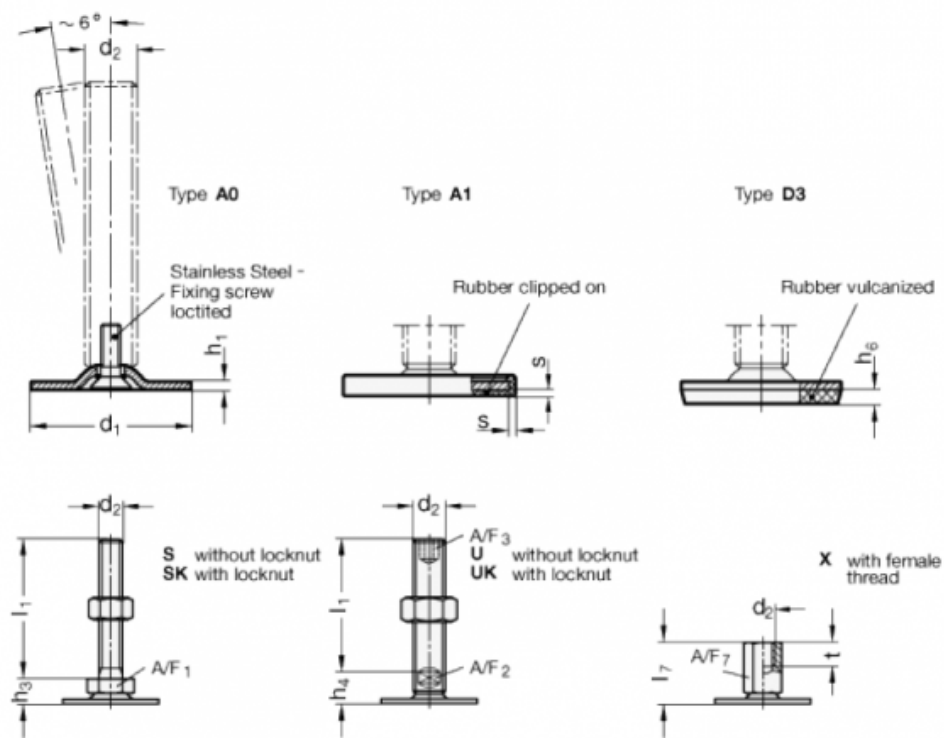

Data Sheet

Article number: 204040M1060A0S

Description: E+G levelling foot

GN 40-40-M10-60-A0-S

Note: S Without nut, External hexagon at the bottom

Measures

| | | |
|------|---|-----|
| A/F1 | = | 17 |
| d1 | = | 40 |
| d2 | = | M10 |
| h1 | = | 2 |
| h3 | = | 11 |
| h6 | = | |
| l1 | = | 60 |
| s | = | |